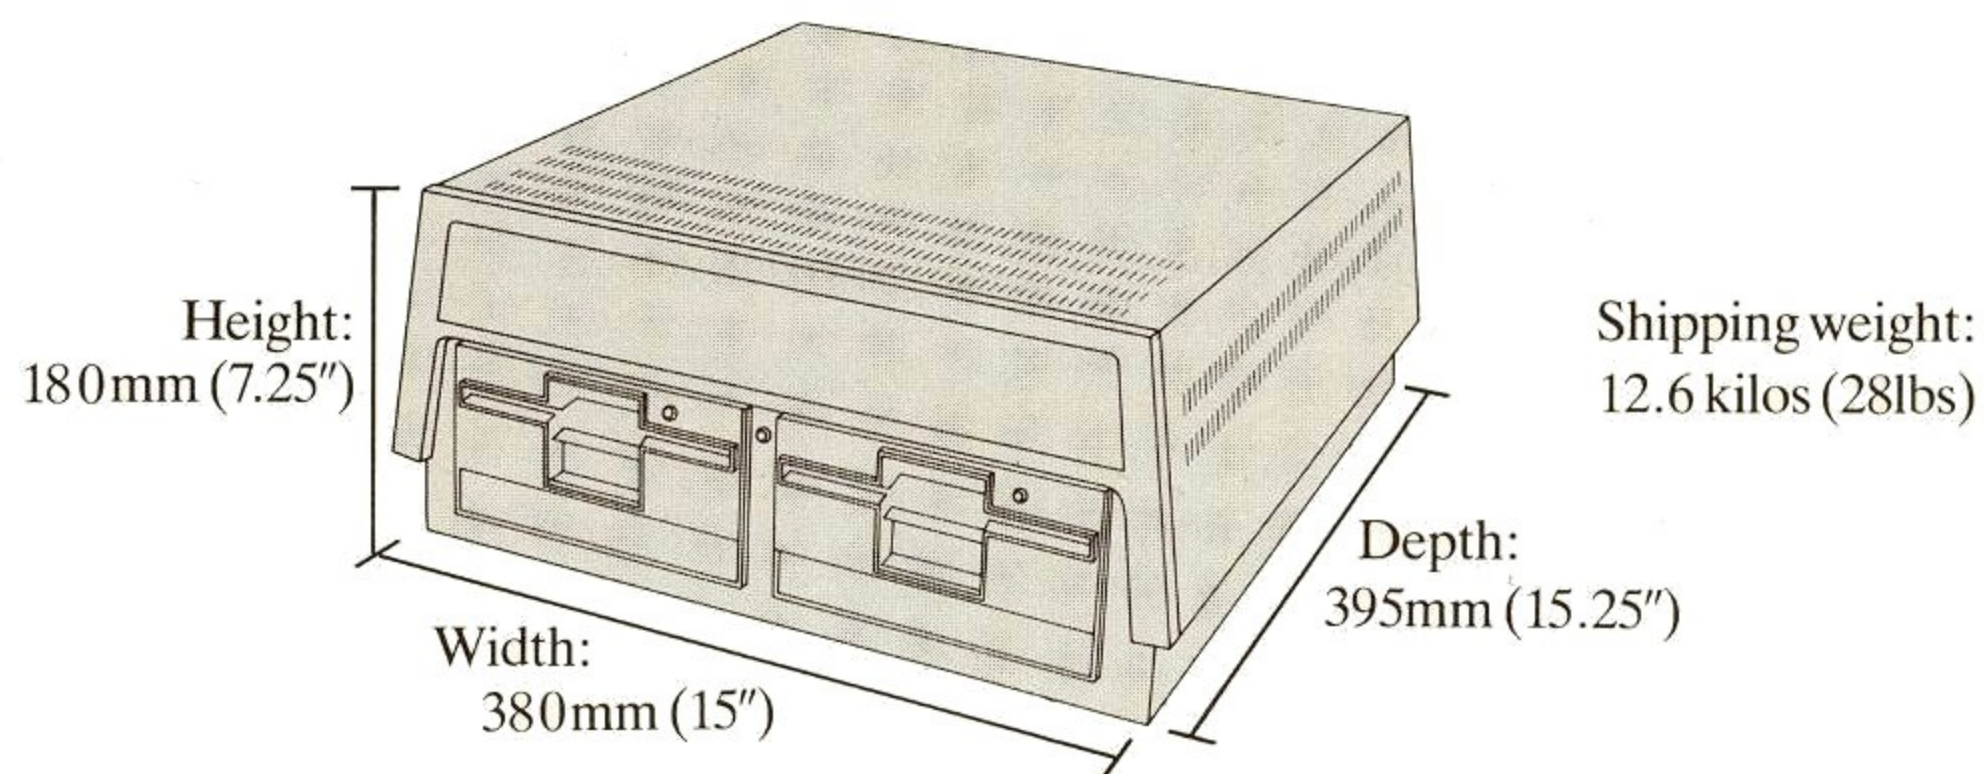

# COMMODORE 8250 DUAL DISK DRIVE UNIT

The Commodore 8250 Dual Disk Drive Unit is an intelligent storage peripheral that supplements your computer's memory. A reliable drive, the Commodore 8250 gives nearly 2.0 megabytes of on-line storage capacity. It uses industry standard 5 $\frac{1}{4}$ "

double-sided diskettes. Built in, microprocessor-controlled firmware provides capabilities such as sequential file manipulation and automatic directory search. Provides relative record file size up to the capacity of the diskette.

## HARDWARE SPECIFICATION

Dual drives  
1 megabyte storage per 5¼" diskette (double sided)  
154 Tracks  
23-29 Sectors per track  
4166 Blocks  
Soft sector format  
IEEE-488 interface  
Power and error indicator lights  
Drive activity indicator lights  
Disk Operating System Firmware (16K ROM)  
Disk Buffer (4K RAM)